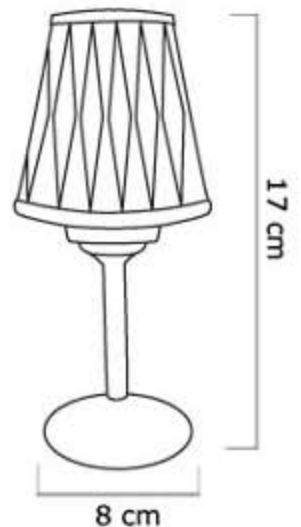

TABLE STAND FOR CANDLE DESIGN 4

Shade

Tube

Candle

Classic Stand

Description

Table Stand HOKARE comes with LED Rechargeable candle.

The material used is resistant and easy maintenance.

Stand in brushed or shiny finishing.

Enhance your table top with the freedom of wireless.

Design1

Design2

Design3

Design4

Design5

Design6

Design7

Design8

Shade: Quantity per carton: 12
 Dimensions: 45 cm x 45 cm x 15 cm / Weight: 2.4 kg
 Stand: Quantity per carton: 12
 Dimensions: 48cm x 26 cm x 22 cm / Weight: 5.2 kg

RÉF. : CLASTDS + DESIGN